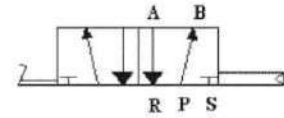

32 SERİSİ / 32 SERIES

3 Yollu 2 Konumlu
3 Ports 2 Positions

TAY-32
Normalde Kapalı
Normally Closed

TAA-32
Normalde Kapalı
Normally Closed

TAP-32
Normalde Kapalı
Normally Closed

52-53 SERİSİ / 52-53 SERIES

5 Yollu 2 Konumlu
5 Ports 2 Positions
5 Yollu 3 Konumlu
5 Ports 3 Positions

TAY-52
Normalde Kapalı
Normally Closed

TAA-52
Normalde Kapalı
Normally Closed

TAP-52
Normalde Kapalı
Normally Closed

TAYA-53/A
Normalde Açık
Normally Open

TAYA-53/K
Normalde Kapalı
Normally Closed

PEDAL KUMANDALI / FOOT CONTROL