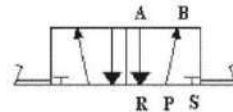

32 SERİSİ / 32 SERIES

3 Yollu 2 Konumlu
3 Ports 2 Positions

TAY-32
Normalde Kapalı
Normally Closed

TAA-32
Normalde Kapalı
Normally Closed

TAP-32
Normalde Kapalı
Normally Closed

52-53 SERİSİ / 52-53 SERIES

5 Yollu 2 Konumlu
5 Ports 2 Positions
5 Yollu 3 Konumlu
5 Ports 3 Positions

TAY-52
Normalde Kapalı
Normally Closed

TAA-52
Normalde Kapalı
Normally Closed

TAP-52
Normalde Kapalı
Normally Closed

TAYA-53/A
Normalde Açık
Normally Open

TAYA-53/K
Normalde Kapalı
Normally Closed

PEDAL KUMANDALI / FOOT CONTROL