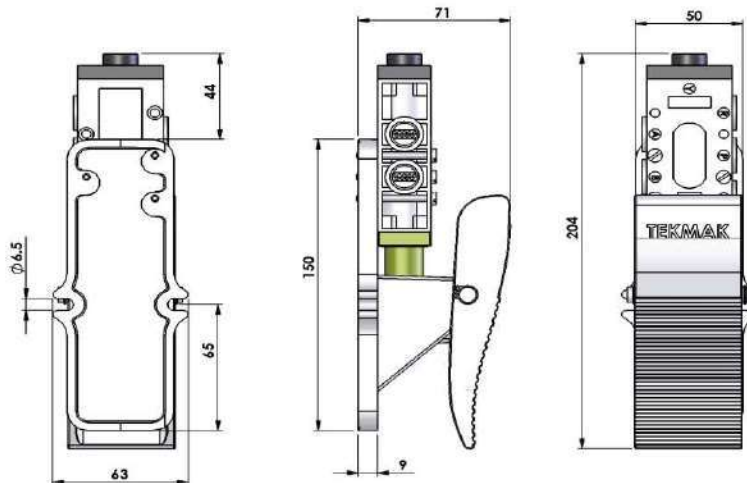

TAY-52
Normalde Kapalı
Normally Closed

TAA-52
Normalde Kapalı
Normally Closed

TAP-52
Normalde Kapalı
Normally Closed

TAYA-53/A
Normalde Açık
Normally Open

TAYA-53/K
Normalde Kapalı
Normally Closed

PEDAL KUMANDALI / FOOT CONTROL

**AYAD-YAY (3 YOLLU 2 KONUMLU)
FOOT-SPRING (3 PORTS 2 POSITIONS)**

1/4"

TAY-32

**AYAK KUMANDALI (3 YOLLU 2 KONUMLU)
FOOT CONTROL (3 PORTS 2 POSITIONS)**

1/4"

TAA-32

**AYAK KUMANDALI-HAVA (3 YOLLU 2 KONUMLU)
FOOT CONTROL (3 PORTS 2 POSITIONS)**