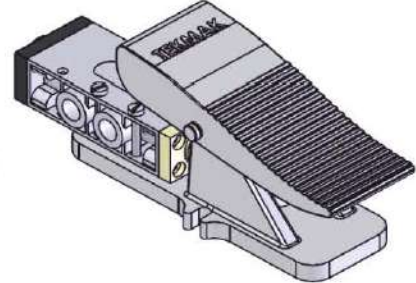

32 SERİSİ / 32 SERIES

3 Yollu 2 Konumlu
3 Ports 2 Positions

TAY-32
Normalde Kapalı
Normally Closed

TAA-32
Normalde Kapalı
Normally Closed

TAP-32
Normalde Kapalı
Normally Closed

52-53 SERİSİ / 52-53 SERIES

5 Yollu 2 Konumlu
5 Ports 2 Positions
5 Yollu 3 Konumlu
5 Ports 3 Positions

TAY-52
Normalde Kapalı
Normally Closed

TAA-52
Normalde Kapalı
Normally Closed

TAP-52
Normalde Kapalı
Normally Closed

TAYA-53/A
Normalde Açık
Normally Open

TAYA-53/K
Normalde Kapalı
Normally Closed

PEDAL KUMANDALI / FOOT CONTROL

**AYAD-YAY (3 YOLLU 2 KONUMLU)
FOOT-SPRING (3 PORTS 2 POSITIONS)**

1/4"

TAY-32

**AYAK KUMANDALI (3 YOLLU 2 KONUMLU)
FOOT CONTROL (3 PORTS 2 POSITIONS)**

1/4"

TAA-32

**AYAK KUMANDALI-HAVA (3 YOLLU 2 KONUMLU)
FOOT CONTROL (3 PORTS 2 POSITIONS)**

1/4"

TAP-32

**AYAK-YAY (5 YOLLU 2 KONUMLU)
FOOT-SPRING (5 PORTS 2 POSITIONS)**

1/4"

TAY-52

**AYAK KUMANDALI (5 YOLLU 2 KONUMLU)
FOOT CONTROL (5 PORTS 2 POSITIONS)**

1/4"

TAA-52