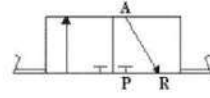

32 SERİSİ / 32 SERIES

3 Yollu 2 Konumlu
3 Ports 2 Positions

TAY-32
Normalde Kapalı
Normally Closed

TAA-32
Normalde Kapalı
Normally Closed

TAP-32
Normalde Kapalı
Normally Closed

52-53 SERİSİ / 52-53 SERIES

5 Yollu 2 Konumlu
5 Ports 2 Positions
5 Yollu 3 Konumlu
5 Ports 3 Positions

TAY-52
Normalde Kapalı
Normally Closed

TAA-52
Normalde Kapalı
Normally Closed

TAP-52
Normalde Kapalı
Normally Closed

TAYA-53/A
Normalde Açık
Normally Open

TAYA-53/K
Normalde Kapalı
Normally Closed

PEDAL KUMANDALI / FOOT CONTROL