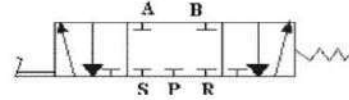

32 SERİSİ / 32 SERIES

3 Yollu 2 Konumlu
3 Ports 2 Positions

TAY-32
Normalde Kapalı
Normally Closed

TAA-32
Normalde Kapalı
Normally Closed

TAP-32
Normalde Kapalı
Normally Closed

52-53 SERİSİ / 52-53 SERIES

5 Yollu 2 Konumlu
5 Ports 2 Positions
5 Yollu 3 Konumlu
5 Ports 3 Positions

TAY-52
Normalde Kapalı
Normally Closed

TAA-52
Normalde Kapalı
Normally Closed

TAP-52
Normalde Kapalı
Normally Closed

TAYA-53/A
Normalde Açık
Normally Open

TAYA-53/K
Normalde Kapalı
Normally Closed

PEDAL KUMANDALI / FOOT CONTROL