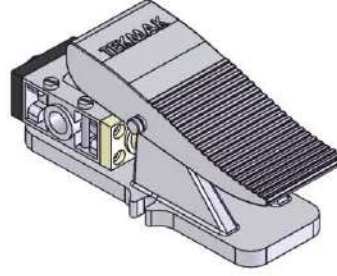

32 SERİSİ / 32 SERIES

3 Yollu 2 Konumlu
3 Ports 2 Positions

TAY-32
Normalde Kapalı
Normally Closed

TAA-32
Normalde Kapalı
Normally Closed

TAP-32
Normalde Kapalı
Normally Closed

52-53 SERİSİ / 52-53 SERIES

5 Yollu 2 Konumlu
5 Ports 2 Positions
5 Yollu 3 Konumlu
5 Ports 3 Positions

TAY-52
Normalde Kapalı
Normally Closed

TAA-52
Normalde Kapalı
Normally Closed

TAP-52
Normalde Kapalı
Normally Closed

TAYA-53/A
Normalde Açık
Normally Open

TAYA-53/K
Normalde Kapalı
Normally Closed

PEDAL KUMANDALI / FOOT CONTROL

**AYAD-YAY (3 YOLLU 2 KONUMLU)
FOOT-SPRING (3 PORTS 2 POSITIONS)**

1/4"

TAY-32

**AYAK KUMANDALI (3 YOLLU 2 KONUMLU)
FOOT CONTROL (3 PORTS 2 POSITIONS)**

1/4"

TAA-32

**AYAK KUMANDALI-HAVA (3 YOLLU 2 KONUMLU)
FOOT CONTROL (3 PORTS 2 POSITIONS)**

1/4"

TAP-32

**AYAK-YAY (5 YOLLU 2 KONUMLU)
FOOT-SPRING (5 PORTS 2 POSITIONS)**

1/4"

TAY-52

**AYAK KUMANDALI (5 YOLLU 2 KONUMLU)
FOOT CONTROL (5 PORTS 2 POSITIONS)**

1/4"

TAA-52