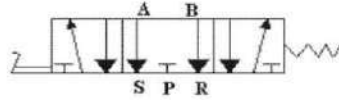

32 SERİSİ / 32 SERIES

3 Yollu 2 Konumlu
3 Ports 2 Positions

TAY-32
Normalde Kapalı
Normally Closed

TAA-32
Normalde Kapalı
Normally Closed

TAP-32
Normalde Kapalı
Normally Closed

52-53 SERİSİ / 52-53 SERIES

5 Yollu 2 Konumlu
5 Ports 2 Positions
5 Yollu 3 Konumlu
5 Ports 3 Positions

TAY-52
Normalde Kapalı
Normally Closed

TAA-52
Normalde Kapalı
Normally Closed

TAP-52
Normalde Kapalı
Normally Closed

TAYA-53/A
Normalde Açık
Normally Open

TAYA-53/K
Normalde Kapalı
Normally Closed

PEDAL KUMANDALI / FOOT CONTROL