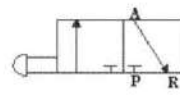

32 SERİSİ / 32 SERIES

3 Yollu 2 Konumlu
3 Ports 2 Positions

TCY-32
Normalde Kapalı
Normally closed

TCC-32
Normalde Kapalı
Normally closed

TCP-32
Normalde Kapalı
Normally closed

52 SERİSİ / 52 SERIES

5 Yollu 2 Konumlu
5 Ports 2 Positions

TCY-52
Normalde Kapalı
Normally closed

TCC-52
Normalde Kapalı
Normally closed

TCP-52
Normalde Kapalı
Normally closed

EL KUMANDALI / MECHANIC CONTROL

EL KUMANDALI-YAY (3 YOLLU 2 KONUMLU)
 MANUAL CONTROL-SPRING (3 PORTS 2 POSITIONS)