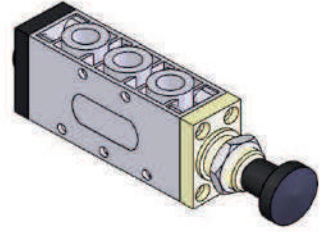

32 SERİSİ / 32 SERIES

3 Yollu 2 Konumlu
3 Ports 2 Positions

TCY-32
Normalde Kapalı
Normally closed

TCC-32
Normalde Kapalı
Normally closed

TCP-32
Normalde Kapalı
Normally closed

52 SERİSİ / 52 SERIES

5 Yollu 2 Konumlu
5 Ports 2 Positions

TCY-52
Normalde Kapalı
Normally closed

TCC-52
Normalde Kapalı
Normally closed

TCP-52
Normalde Kapalı
Normally closed

EL KUMANDALI / MECHANIC CONTROL

EL KUMANDALI-YAY (3 YOLLU 2 KONUMLU)
 MANUAL CONTROL-SPRING (3 PORTS 2 POSITIONS)

1/4"

TCY-32

EL KUMANDALI-EL KUMANDALI (3 YOLLU 2 KONUMLU)
 MANUAL CONTROL-MANUAL CONTROL (3 PORTS 2 POSITIONS)

1/4"

TCC-32

EL KUMANDALI-HAVA (3 YOLLU 2 KONUMLU)
 MANUAL CONTROL-MANUAL CONTROL (3 PORTS 2 POSITIONS)

1/4"

TCP-32

EL KUMANDALI-YAY (5 YOLLU 2 KONUMLU)
 MANUAL CONTROL-SPRING (5 PORTS 2 POSITIONS)

1/4"

TCY-52

EL KUMANDALI-EL KUMANDALI (5 YOLLU 2 KONUMLU)
 MANUAL CONTROL-MANUAL CONTROL (5 PORTS 2 POSITIONS)

1/4"