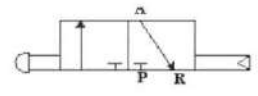

32 SERİSİ / 32 SERIES

3 Yollu 2 Konumlu
3 Ports 2 Positions

TCY-32
Normalde Kapalı
Normally closed

TCC-32
Normalde Kapalı
Normally closed

TCP-32
Normalde Kapalı
Normally closed

52 SERİSİ / 52 SERIES

5 Yollu 2 Konumlu
5 Ports 2 Positions

TCY-52
Normalde Kapalı
Normally closed

TCC-52
Normalde Kapalı
Normally closed

TCP-52
Normalde Kapalı
Normally closed

EL KUMANDALI / MECHANIC CONTROL

EL KUMANDALI-YAY (3 YOLLU 2 KONUMLU)
 MANUAL CONTROL-SPRING (3 PORTS 2 POSITIONS)