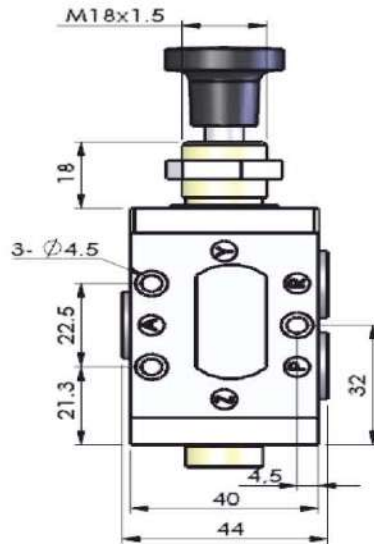

32 SERİSİ / 32 SERIES

3 Yollu 2 Konumlu
3 Ports 2 Positions

TCY-32
Normalde Kapalı
Normally closed

TCC-32
Normalde Kapalı
Normally closed

TCP-32
Normalde Kapalı
Normally closed

52 SERİSİ / 52 SERIES

5 Yollu 2 Konumlu
5 Ports 2 Positions

TCY-52
Normalde Kapalı
Normally closed

TCC-52
Normalde Kapalı
Normally closed

TCP-52
Normalde Kapalı
Normally closed

EL KUMANDALI / MECHANIC CONTROL

EL KUMANDALI-YAY (3 YOLLU 2 KONUMLU)
 MANUAL CONTROL-SPRING (3 PORTS 2 POSITIONS)

1/4"

TCY-32

EL KUMANDALI-EL KUMANDALI (3 YOLLU 2 KONUMLU)
 MANUAL CONTROL-MANUAL CONTROL (3 PORTS 2 POSITIONS)

1/4"

TCC-32

EL KUMANDALI-HAVA (3 YOLLU 2 KONUMLU)
 MANUAL CONTROL-MANUAL CONTROL (3 PORTS 2 POSITIONS)

1/4"

TCP-32

EL KUMANDALI-YAY (5 YOLLU 2 KONUMLU)
 MANUAL CONTROL-SPRING (5 PORTS 2 POSITIONS)

1/4"

TCY-52

EL KUMANDALI-EL KUMANDALI (5 YOLLU 2 KONUMLU)
 MANUAL CONTROL-MANUAL CONTROL (5 PORTS 2 POSITIONS)

1/4"