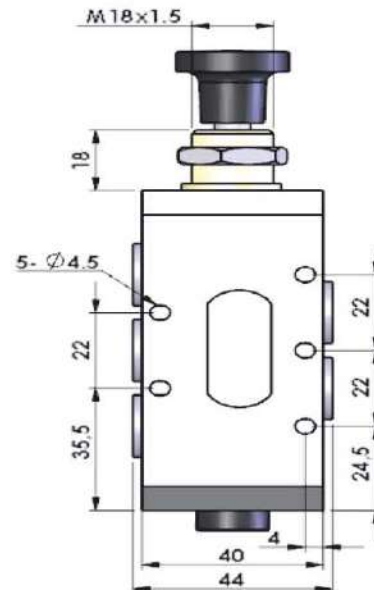

32 SERİSİ / 32 SERIES

3 Yollu 2 Konumlu
3 Ports 2 Positions

TCY-32
Normalde Kapalı
Normally closed

TCC-32
Normalde Kapalı
Normally closed

TCP-32
Normalde Kapalı
Normally closed

52 SERİSİ / 52 SERIES

5 Yollu 2 Konumlu
5 Ports 2 Positions

TCY-52
Normalde Kapalı
Normally closed

TCC-52
Normalde Kapalı
Normally closed

TCP-52
Normalde Kapalı
Normally closed

EL KUMANDALI / MECHANIC CONTROL

EL KUMANDALI-YAY (3 YOLLU 2 KONUMLU)
 MANUAL CONTROL-SPRING (3 PORTS 2 POSITIONS)

1/4"

TCY-32

EL KUMANDALI-EL KUMANDALI (3 YOLLU 2 KONUMLU)
 MANUAL CONTROL-MANUAL CONTROL (3 PORTS 2 POSITIONS)

1/4"

TCC-32

EL KUMANDALI-HAVA (3 YOLLU 2 KONUMLU)
 MANUAL CONTROL-MANUAL CONTROL (3 PORTS 2 POSITIONS)

1/4"

TCP-32

EL KUMANDALI-YAY (5 YOLLU 2 KONUMLU)
 MANUAL CONTROL-SPRING (5 PORTS 2 POSITIONS)

1/4"

TCY-52

EL KUMANDALI-EL KUMANDALI (5 YOLLU 2 KONUMLU)
 MANUAL CONTROL-MANUAL CONTROL (5 PORTS 2 POSITIONS)

1/4"