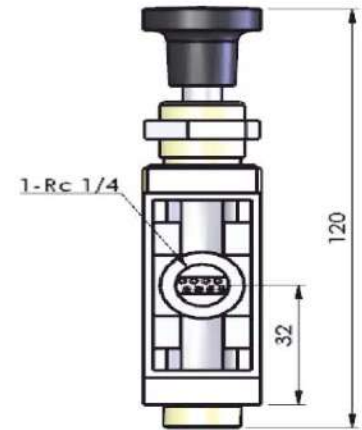

32 SERİSİ / 32 SERIES

3 Yollu 2 Konumlu
3 Ports 2 Positions

TCY-32
Normalde Kapalı
Normally closed

TCC-32
Normalde Kapalı
Normally closed

TCP-32
Normalde Kapalı
Normally closed

52 SERİSİ / 52 SERIES

5 Yollu 2 Konumlu
5 Ports 2 Positions

TCY-52
Normalde Kapalı
Normally closed

TCC-52
Normalde Kapalı
Normally closed

TCP-52
Normalde Kapalı
Normally closed

EL KUMANDALI / MECHANIC CONTROL

EL KUMANDALI-YAY (3 YOLLU 2 KONUMLU)
 MANUAL CONTROL-SPRING (3 PORTS 2 POSITIONS)

1/4"

TCY-32

EL KUMANDALI-EL KUMANDALI (3 YOLLU 2 KONUMLU)
 MANUAL CONTROL-MANUAL CONTROL (3 PORTS 2 POSITIONS)

1/4"

TCC-32

EL KUMANDALI-HAVA (3 YOLLU 2 KONUMLU)
 MANUAL CONTROL-MANUAL CONTROL (3 PORTS 2 POSITIONS)

TCC-52

EL KUMANDALI-HAVA (5 YOLLU 2 KONUMLU)
 MANUAL CONTROL-MANUAL CONTROL (5 PORTS 2 POSITIONS)

1/4"

TCP-52

Model	TCY-32	TCC-32	TCP-32	TCY-52	TCC-52	TCP-52
Çalışma Ortamı Operating Environment	40 Mikron Filtreli Hava 40 Micron Filtered Air					
Basınç Aralığı (kgf/cm ²) Pressure Range	2 - 8					
Çalışma Sıcaklığı (°C) Operating Temperature	0 - 60					
Yol / Konum Number of Positions ports	3 / 2	3 / 2	3 / 2	5 / 2	5 / 2	5 / 2
Valf Konumu Valve Function	N.K* N.C*					
Rakor Bağlantısı Connection Port	Rc - 1/4					
Yağlama Lubrication	Serbest Yağlama Lubrication free type					