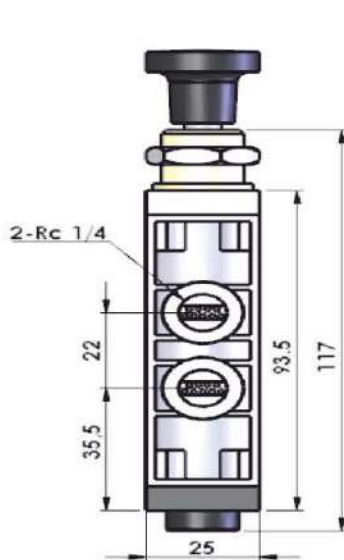

32 SERİSİ / 32 SERIES

3 Yollu 2 Konumlu
3 Ports 2 Positions

TCY-32
Normalde Kapalı
Normally closed

TCC-32
Normalde Kapalı
Normally closed

TCP-32
Normalde Kapalı
Normally closed

52 SERİSİ / 52 SERIES

5 Yollu 2 Konumlu
5 Ports 2 Positions

TCY-52
Normalde Kapalı
Normally closed

TCC-52
Normalde Kapalı
Normally closed

TCP-52
Normalde Kapalı
Normally closed

EL KUMANDALI / MECHANIC CONTROL

EL KUMANDALI-YAY (3 YOLLU 2 KONUMLU)
 MANUAL CONTROL-SPRING (3 PORTS 2 POSITIONS)

1/4"

TCY-32

EL KUMANDALI-EL KUMANDALI (3 YOLLU 2 KONUMLU)
 MANUAL CONTROL-MANUAL CONTROL (3 PORTS 2 POSITIONS)

1/4"

TCC-32

EL KUMANDALI-HAVA (3 YOLLU 2 KONUMLU)
 MANUAL CONTROL-MANUAL CONTROL (3 PORTS 2 POSITIONS)

TCC-52

EL KUMANDALI-HAVA (5 YOLLU 2 KONUMLU)
 MANUAL CONTROL-MANUAL CONTROL (5 PORTS 2 POSITIONS)

1/4"

TCP-52

Model	TCY-32	TCC-32	TCP-32	TCY-52	TCC-52	TCP-52
Çalışma Ortamı Operating Environment	40 Mikron Filtreli Hava 40 Micron Filtered Air					
Basınç Aralığı (kgf/cm ²) Pressure Range	2 - 8					
Çalışma Sıcaklığı (°C) Operating Temperature	0 - 60					
Yol / Konum Number of Positions ports	3 / 2	3 / 2	3 / 2	5 / 2	5 / 2	5 / 2
Valf Konumu Valve Function	N.K* N.C*					
Rakor Bağlantısı Connection Port	Rc - 1/4					
Yağlama Lubrication	Serbest Yağlama Lubrication free type					