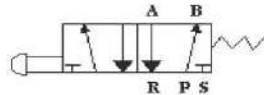

32 SERİSİ / 32 SERIES

3 Yollu 2 Konumlu
3 Ports 2 Positions

TCY-32
Normalde Kapalı
Normally closed

TCC-32
Normalde Kapalı
Normally closed

TCP-32
Normalde Kapalı
Normally closed

52 SERİSİ / 52 SERIES

5 Yollu 2 Konumlu
5 Ports 2 Positions

TCY-52
Normalde Kapalı
Normally closed

TCC-52
Normalde Kapalı
Normally closed

TCP-52
Normalde Kapalı
Normally closed

EL KUMANDALI / MECHANIC CONTROL

EL KUMANDALI-YAY (3 YOLLU 2 KONUMLU)
 MANUAL CONTROL-SPRING (3 PORTS 2 POSITIONS)