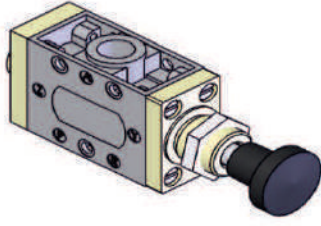

32 SERİSİ / 32 SERIES

3 Yollu 2 Konumlu
3 Ports 2 Positions

TCY-32
Normalde Kapalı
Normally closed

TCC-32
Normalde Kapalı
Normally closed

TCP-32
Normalde Kapalı
Normally closed

52 SERİSİ / 52 SERIES

5 Yollu 2 Konumlu
5 Ports 2 Positions

TCY-52
Normalde Kapalı
Normally closed

TCC-52
Normalde Kapalı
Normally closed

TCP-52
Normalde Kapalı
Normally closed

EL KUMANDALI / MECHANIC CONTROL

EL KUMANDALI-YAY (3 YOLLU 2 KONUMLU)
 MANUAL CONTROL-SPRING (3 PORTS 2 POSITIONS)

1/4"

TCY-32

EL KUMANDALI-EL KUMANDALI (3 YOLLU 2 KONUMLU)
 MANUAL CONTROL-MANUAL CONTROL (3 PORTS 2 POSITIONS)

1/4"

TCC-32

EL KUMANDALI-HAVA (3 YOLLU 2 KONUMLU)
 MANUAL CONTROL-MANUAL CONTROL (3 PORTS 2 POSITIONS)

1/4"

TCP-32

EL KUMANDALI-YAY (5 YOLLU 2 KONUMLU)
 MANUAL CONTROL-SPRING (5 PORTS 2 POSITIONS)

1/4"

TCY-52

EL KUMANDALI-EL KUMANDALI (5 YOLLU 2 KONUMLU)
 MANUAL CONTROL-MANUAL CONTROL (5 PORTS 2 POSITIONS)

1/4"