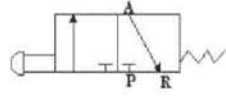

32 SERİSİ / 32 SERIES

3 Yollu 2 Konumlu
3 Ports 2 Positions

TCY-32
Normalde Kapalı
Normally closed

TCC-32
Normalde Kapalı
Normally closed

TCP-32
Normalde Kapalı
Normally closed

52 SERİSİ / 52 SERIES

5 Yollu 2 Konumlu
5 Ports 2 Positions

TCY-52
Normalde Kapalı
Normally closed

TCC-52
Normalde Kapalı
Normally closed

TCP-52
Normalde Kapalı
Normally closed

EL KUMANDALI / MECHANIC CONTROL

EL KUMANDALI-YAY (3 YOLLU 2 KONUMLU)
 MANUAL CONTROL-SPRING (3 PORTS 2 POSITIONS)