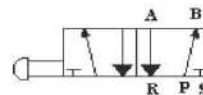

32 SERİSİ / 32 SERIES

3 Yollu 2 Konumlu
3 Ports 2 Positions

TCY-32
Normalde Kapalı
Normally closed

TCC-32
Normalde Kapalı
Normally closed

TCP-32
Normalde Kapalı
Normally closed

52 SERİSİ / 52 SERIES

5 Yollu 2 Konumlu
5 Ports 2 Positions

TCY-52
Normalde Kapalı
Normally closed

TCC-52
Normalde Kapalı
Normally closed

TCP-52
Normalde Kapalı
Normally closed

EL KUMANDALI / MECHANIC CONTROL

EL KUMANDALI-YAY (3 YOLLU 2 KONUMLU)
 MANUAL CONTROL-SPRING (3 PORTS 2 POSITIONS)