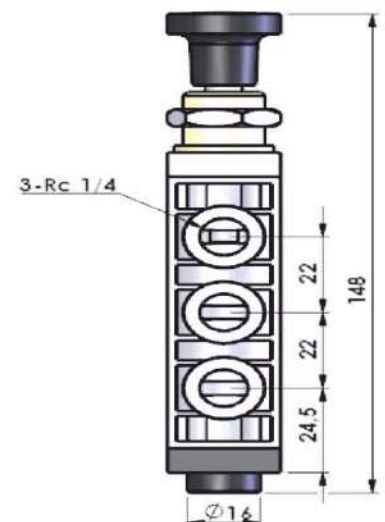

32 SERİSİ / 32 SERIES

3 Yollu 2 Konumlu
3 Ports 2 Positions

TCY-32
Normalde Kapalı
Normally closed

TCC-32
Normalde Kapalı
Normally closed

TCP-32
Normalde Kapalı
Normally closed

52 SERİSİ / 52 SERIES

5 Yollu 2 Konumlu
5 Ports 2 Positions

TCY-52
Normalde Kapalı
Normally closed

TCC-52
Normalde Kapalı
Normally closed

TCP-52
Normalde Kapalı
Normally closed

EL KUMANDALI / MECHANIC CONTROL

EL KUMANDALI-YAY (3 YOLLU 2 KONUMLU)
 MANUAL CONTROL-SPRING (3 PORTS 2 POSITIONS)

1/4"

TCY-32

EL KUMANDALI-EL KUMANDALI (3 YOLLU 2 KONUMLU)
 MANUAL CONTROL-MANUAL CONTROL (3 PORTS 2 POSITIONS)

1/4"

TCC-32

EL KUMANDALI-HAVA (3 YOLLU 2 KONUMLU)
 MANUAL CONTROL-MANUAL CONTROL (3 PORTS 2 POSITIONS)

TCC-52

EL KUMANDALI-HAVA (5 YOLLU 2 KONUMLU)
 MANUAL CONTROL-MANUAL CONTROL (5 PORTS 2 POSITIONS)

1/4"

TCP-52

Model	TCY-32	TCC-32	TCP-32	TCY-52	TCC-52	TCP-52
Çalışma Ortamı Operating Environment	40 Mikron Filtreli Hava 40 Micron Filtered Air					
Basınç Aralığı (kgf/cm ²) Pressure Range	2 - 8					
Çalışma Sıcaklığı (°C) Operating Temperature	0 - 60					
Yol / Konum Number of Positions ports	3 / 2	3 / 2	3 / 2	5 / 2	5 / 2	5 / 2
Valf Konumu Valve Function	N.K* N.C*					
Rakor Bağlantısı Connection Port	Rc - 1/4					
Yağlama Lubrication	Serbest Yağlama Lubrication free type					