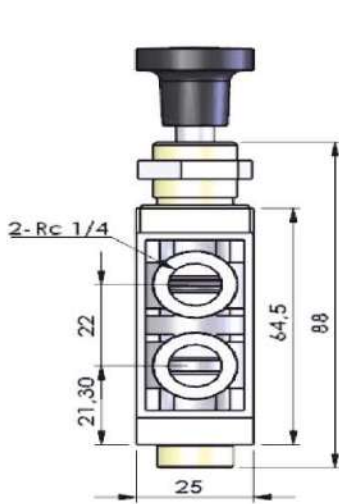

32 SERİSİ / 32 SERIES

3 Yollu 2 Konumlu
3 Ports 2 Positions

TCY-32
Normalde Kapalı
Normally closed

TCC-32
Normalde Kapalı
Normally closed

TCP-32
Normalde Kapalı
Normally closed

52 SERİSİ / 52 SERIES

5 Yollu 2 Konumlu
5 Ports 2 Positions

TCY-52
Normalde Kapalı
Normally closed

TCC-52
Normalde Kapalı
Normally closed

TCP-52
Normalde Kapalı
Normally closed

EL KUMANDALI / MECHANIC CONTROL

EL KUMANDALI-YAY (3 YOLLU 2 KONUMLU)
 MANUAL CONTROL-SPRING (3 PORTS 2 POSITIONS)

1/4"

TCY-32

EL KUMANDALI-EL KUMANDALI (3 YOLLU 2 KONUMLU)
 MANUAL CONTROL-MANUAL CONTROL (3 PORTS 2 POSITIONS)

1/4"

TCC-32

EL KUMANDALI-HAVA (3 YOLLU 2 KONUMLU)
 MANUAL CONTROL-MANUAL CONTROL (3 PORTS 2 POSITIONS)

TCC-52

EL KUMANDALI-HAVA (5 YOLLU 2 KONUMLU)
 MANUAL CONTROL-MANUAL CONTROL (5 PORTS 2 POSITIONS)

1/4"

TCP-52

Model	TCY-32	TCC-32	TCP-32	TCY-52	TCC-52	TCP-52
Çalışma Ortamı Operating Environment	40 Mikron Filtreli Hava 40 Micron Filtered Air					
Basınç Aralığı (kgf/cm ²) Pressure Range	2 - 8					
Çalışma Sıcaklığı (°C) Operating Temperature	0 - 60					
Yol / Konum Number of Positions ports	3 / 2	3 / 2	3 / 2	5 / 2	5 / 2	5 / 2
Valf Konumu Valve Function	N.K* N.C*					
Rakor Bağlantısı Connection Port	Rc - 1/4					
Yağlama Lubrication	Serbest Yağlama Lubrication free type					