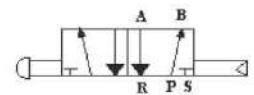

32 SERİSİ / 32 SERIES

3 Yollu 2 Konumlu
3 Ports 2 Positions

TCY-32
Normalde Kapalı
Normally closed

TCC-32
Normalde Kapalı
Normally closed

TCP-32
Normalde Kapalı
Normally closed

52 SERİSİ / 52 SERIES

5 Yollu 2 Konumlu
5 Ports 2 Positions

TCY-52
Normalde Kapalı
Normally closed

TCC-52
Normalde Kapalı
Normally closed

TCP-52
Normalde Kapalı
Normally closed

EL KUMANDALI / MECHANIC CONTROL

EL KUMANDALI-YAY (3 YOLLU 2 KONUMLU)
 MANUAL CONTROL-SPRING (3 PORTS 2 POSITIONS)