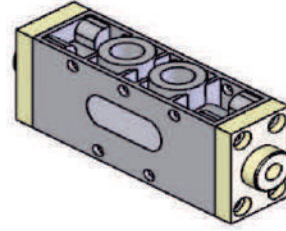

## 53 SERİSİ / 53 SERIES

**5 Yollu 2 Konumlu**  
**5 Ports 2 Positions**  
**5 Yollu 3 Konumlu**  
**5 Ports 3 Positions**

**TPY-52**

**TPP-52**  
Normalde Kapalı  
Normally closed

**TPYP-53/K**

**TPYP-53/A**  
Normalde Kapalı  
Normally closed

## HAVA KUMANDALI / AIR CONTROL

HAVA-YAY ( 3 YOLLU 2 KONUMLU )  
AIR-SPRING ( 3 PORTS 2 POSITIONS )

1/4" TPY-32

HAVA- HAVA ( 3 YOLLU 2 KONUMLU )  
AIR- AIR ( 3 PORTS 2 POSITIONS )

1/4" TPP-32

HAVA-YAY ( 5 YOLLU 2 KONUMLU )  
AIR-SPRING ( 5 PORTS 2 POSITIONS )

1/4" TPY-52

HAVA- HAVA ( 5 YOLLU 2 KONUMLU )  
AIR- AIR ( 5 PORTS 2 POSITIONS )

1/4" TPP-52

HAVA-YAY-HAVA NORMALDE AÇIK  
( 5 YOLLU 3 KONUMLU )  
AIR-SPRING-AIR NORMALLY OPEN  
( 5 PORTS 3 POSITIONS )

1/4" TPYP-53/A