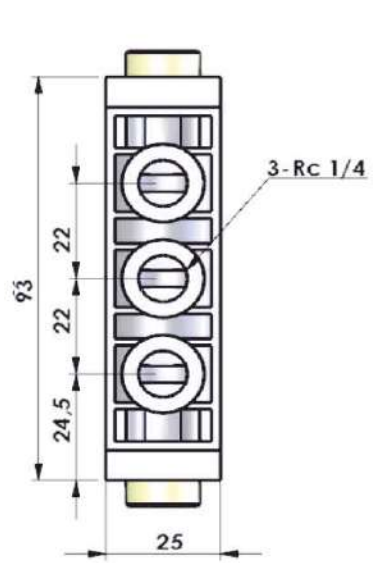

## 53 SERİSİ / 53 SERIES

**5 Yollu 2 Konumlu**  
**5 Ports 2 Positions**  
**5 Yollu 3 Konumlu**  
**5 Ports 3 Positions**

**TPY-52**

**TPP-52**  
Normalde Kapalı  
Normally closed

**TPYP-53/K**

**TPYP-53/A**  
Normalde Kapalı  
Normally closed

## HAVA KUMANDALI / AIR CONTROL

HAVA-YAY ( 3 YOLLU 2 KONUMLU )  
AIR-SPRING ( 3 PORTS 2 POSITIONS )

1/4" TPY-32

HAVA- HAVA ( 3 YOLLU 2 KONUMLU )  
AIR- AIR ( 3 PORTS 2 POSITIONS )

1/4" TPP-32

HAVA-YAY ( 5 YOLLU 2 KONUMLU )  
AIR-SPRING ( 5 PORTS 2 POSITIONS )