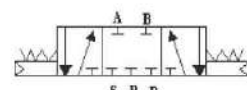

## 53 SERİSİ / 53 SERIES

**5 Yollu 2 Konumlu**  
**5 Ports 2 Positions**  
**5 Yollu 3 Konumlu**  
**5 Ports 3 Positions**

**TPY-52**

**TPP-52**  
Normalde Kapalı  
Normally closed

**TPYP-53/K**

**TPYP-53/A**  
Normalde Kapalı  
Normally closed

## HAVA KUMANDALI / AIR CONTROL

HAVA-YAY ( 3 YOLLU 2 KONUMLU )  
AIR-SPRING ( 3 PORTS 2 POSITIONS )

1/4" TPY-32

HAVA- HAVA ( 3 YOLLU 2 KONUMLU )  
AIR- AIR ( 3 PORTS 2 POSITIONS )

1/4" TPP-32

HAVA-YAY ( 5 YOLLU 2 KONUMLU )  
AIR-SPRING ( 5 PORTS 2 POSITIONS )