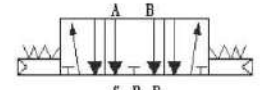

## 53 SERİSİ / 53 SERIES

**5 Yollu 2 Konumlu**  
**5 Ports 2 Positions**  
**5 Yollu 3 Konumlu**  
**5 Ports 3 Positions**

**TPY-52**

**TPP-52**  
Normalde Kapalı  
Normally closed

**TPYP-53/K**

**TPYP-53/A**  
Normalde Kapalı  
Normally closed

## HAVA KUMANDALI / AIR CONTROL

HAVA-YAY ( 3 YOLLU 2 KONUMLU )  
AIR-SPRING ( 3 PORTS 2 POSITIONS )

1/4" TPY-32

HAVA- HAVA ( 3 YOLLU 2 KONUMLU )  
AIR- AIR ( 3 PORTS 2 POSITIONS )

1/4" TPP-32

HAVA-YAY ( 5 YOLLU 2 KONUMLU )  
AIR-SPRING ( 5 PORTS 2 POSITIONS )