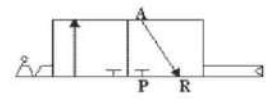

Sipariş nasıl verilir ? / How to Order ?

Model - Bobin Voltajı / Model - Coil Voltage

2-TKYK-53/K 220V / 2-TKYK-53/K 220V AC

32 SERİSİ / 32 SERIES

3 Yollu 2 Konumlu
3 Ports 2 Positions

TKY-32
Normalde Kapalı
Normally closed

TKK-32
Normalde Kapalı
Normally closed

TKP-32
Normalde Kapalı
Normally closed

52 SERİSİ / 52 SERIES

5 Yollu 2 Konumlu
5 Ports 2 Positions

TKY-52
Normalde Kapalı
Normally closed

TKK-52
Normalde Kapalı
Normally closed