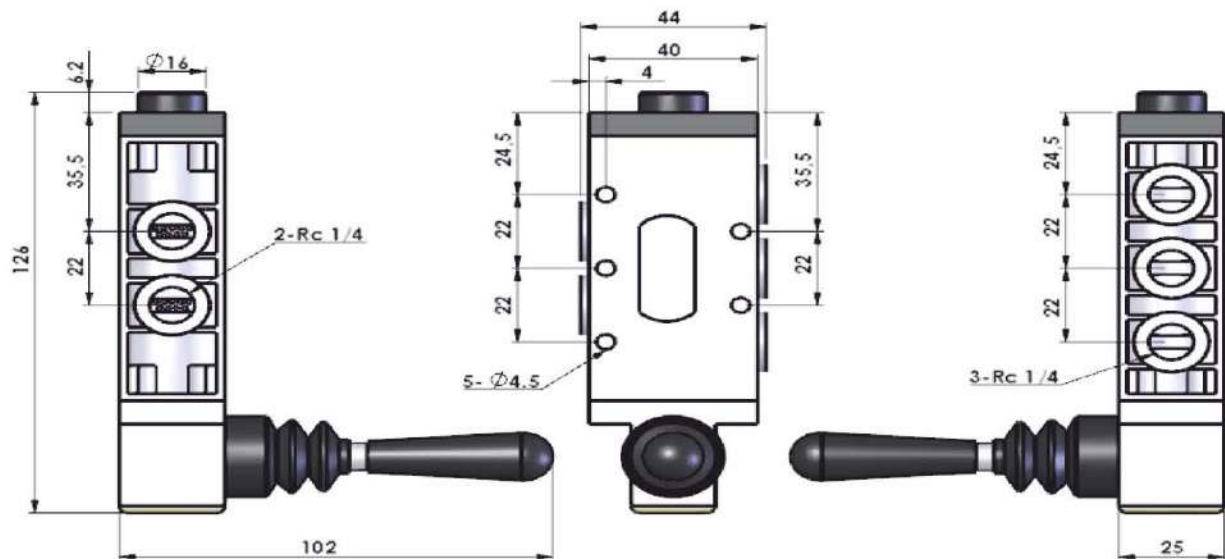

32 SERİSİ / 32 SERIES

3 Yollu 2 Konumlu
3 Ports 2 Positions

52 SERİSİ / 52 SERIES

5 Yollu 2 Konumlu
5 Ports 2 Positions