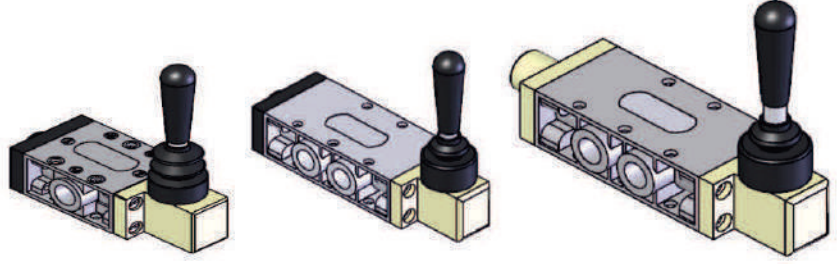

KOL KUMANDALI / LEVER CONTROL

**KOL KUMANDALI-YAY (3 YOLLU 2 KONUMLU)
LEVER CONTROL-SPRING (3 PORTS 2 POSITIONS)**

1/4"

TKY-32

**KOL KUMANDALI (3 YOLLU 2 KONUMLU)
LEVER CONTROL (3 PORTS 2 POSITIONS)**

1/4"

TKK-32

**KOL KUMANDALI-HAVA (3 YOLLU 2 KONUMLU)
LEVER CONTROL-AIR (3 PORTS 2 POSITIONS)**

1/4"

TKP-32

**KOL KUMANDALI-YAY (5 YOLLU 2 KONUMLU)
LEVER CONTROL-SPRING (5 PORTS 2 POSITIONS)**

1/4"

TKY-52

**KOL KUMANDALI (5 YOLLU 2 KONUMLU)
LEVER CONTROL (5 PORTS 2 POSITIONS)**

1/4"

TKK-52

**KOL KUMANDALI-HAVA (5 YOLLU 2 KONUMLU)
LEVER CONTROL-AIR (5 PORTS 2 POSITIONS)**

1/4"

TKP-52

**KOL KUMANDALI / NORMALDE AÇIK
(5 YOLLU 3 KONUMLU)
LEVER CONTROL NORMALLY OPEN
(5 PORTS 2 POSITIONS)**